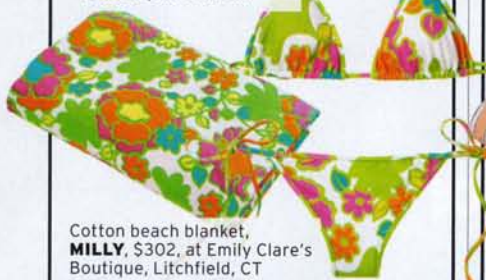

# SWIM & FAN

THE KEY TO CHIC TRAVEL IS PACKING LIGHT—THREE PIECES, TO BE EXACT

String bikini, **MILLY**, \$212, visit [shopkitson.com](http://shopkitson.com)

Cotton beach blanket, **MILLY**, \$302, at Emily Clare's Boutique, Litchfield, CT

**PEARL BEACH RESORT, BORA-BORA**

This suit's flower pattern is perfect for attracting fish while snorkeling the coral reefs around the resort's stilted bungalows.

Nylon-blend bikini, **SYLA BY SYLVIE CACHAY**, \$225, collection at Louis Boston, Boston

Plaid bikini, **GUCCI**, \$495, at Carol Mitchell, McLean, VA

Printed cotton beach towel, **GUCCI**, \$525, visit [gucci.com](http://gucci.com)